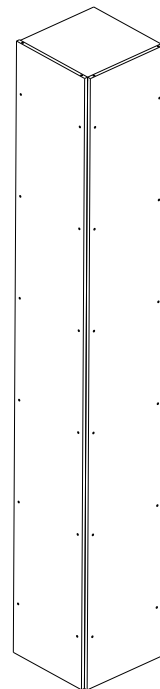

C2 4SZ
4-Slot
width 140, depth 30 cm

120,- EUR

C2 5SZ
5-Slot
width 175, depth 30 cm

135,- EUR

C2 6SZ
6-Slot
width 210, depth 30 cm

158,- EUR

C2 7SZ
7-Slot
width 245, depth 30 cm

173,- EUR

C2 2GP width 70 cm, depth 30 cm	195,- EUR
C2 3GP width 105 cm, depth 30 cm	207,- EUR
C2 4GP width 140 cm, depth 30 cm	215,- EUR
C2 5GP width 175 cm, depth 30 cm	225,- EUR
C2 6GP width 210 cm, depth 30 cm	265,- EUR
C2 7GP width 245 cm, depth 30 cm	300,- EUR

Corner connections

to connect 2-Cubico-shelves within a 90-degree-corner of the room, they cannot be used for sideboards

C2 2EV width 70 cm, depth 30 cm	195,- EUR
C2 3EV width 105 cm, depth 30 cm	234,- EUR
C2 4EV width 140 cm, depth 30 cm	257,- EUR
C2 5EV width 175 cm, depth 30 cm	288,- EUR
C2 6EV width 210 cm, depth 30 cm	341,- EUR
C2 7EV width 245 cm, depth 30 cm	350,- EUR

The corner connection consists out of 2 finishing sides with screwings for front drillings of the system, angled connections and an upper finishing shelf to close the corner of the room. The finishing sides are equipped with the same front drillings of the system as the shelf elements, which make the attachment of the additional feet and longitudinal connections possible.